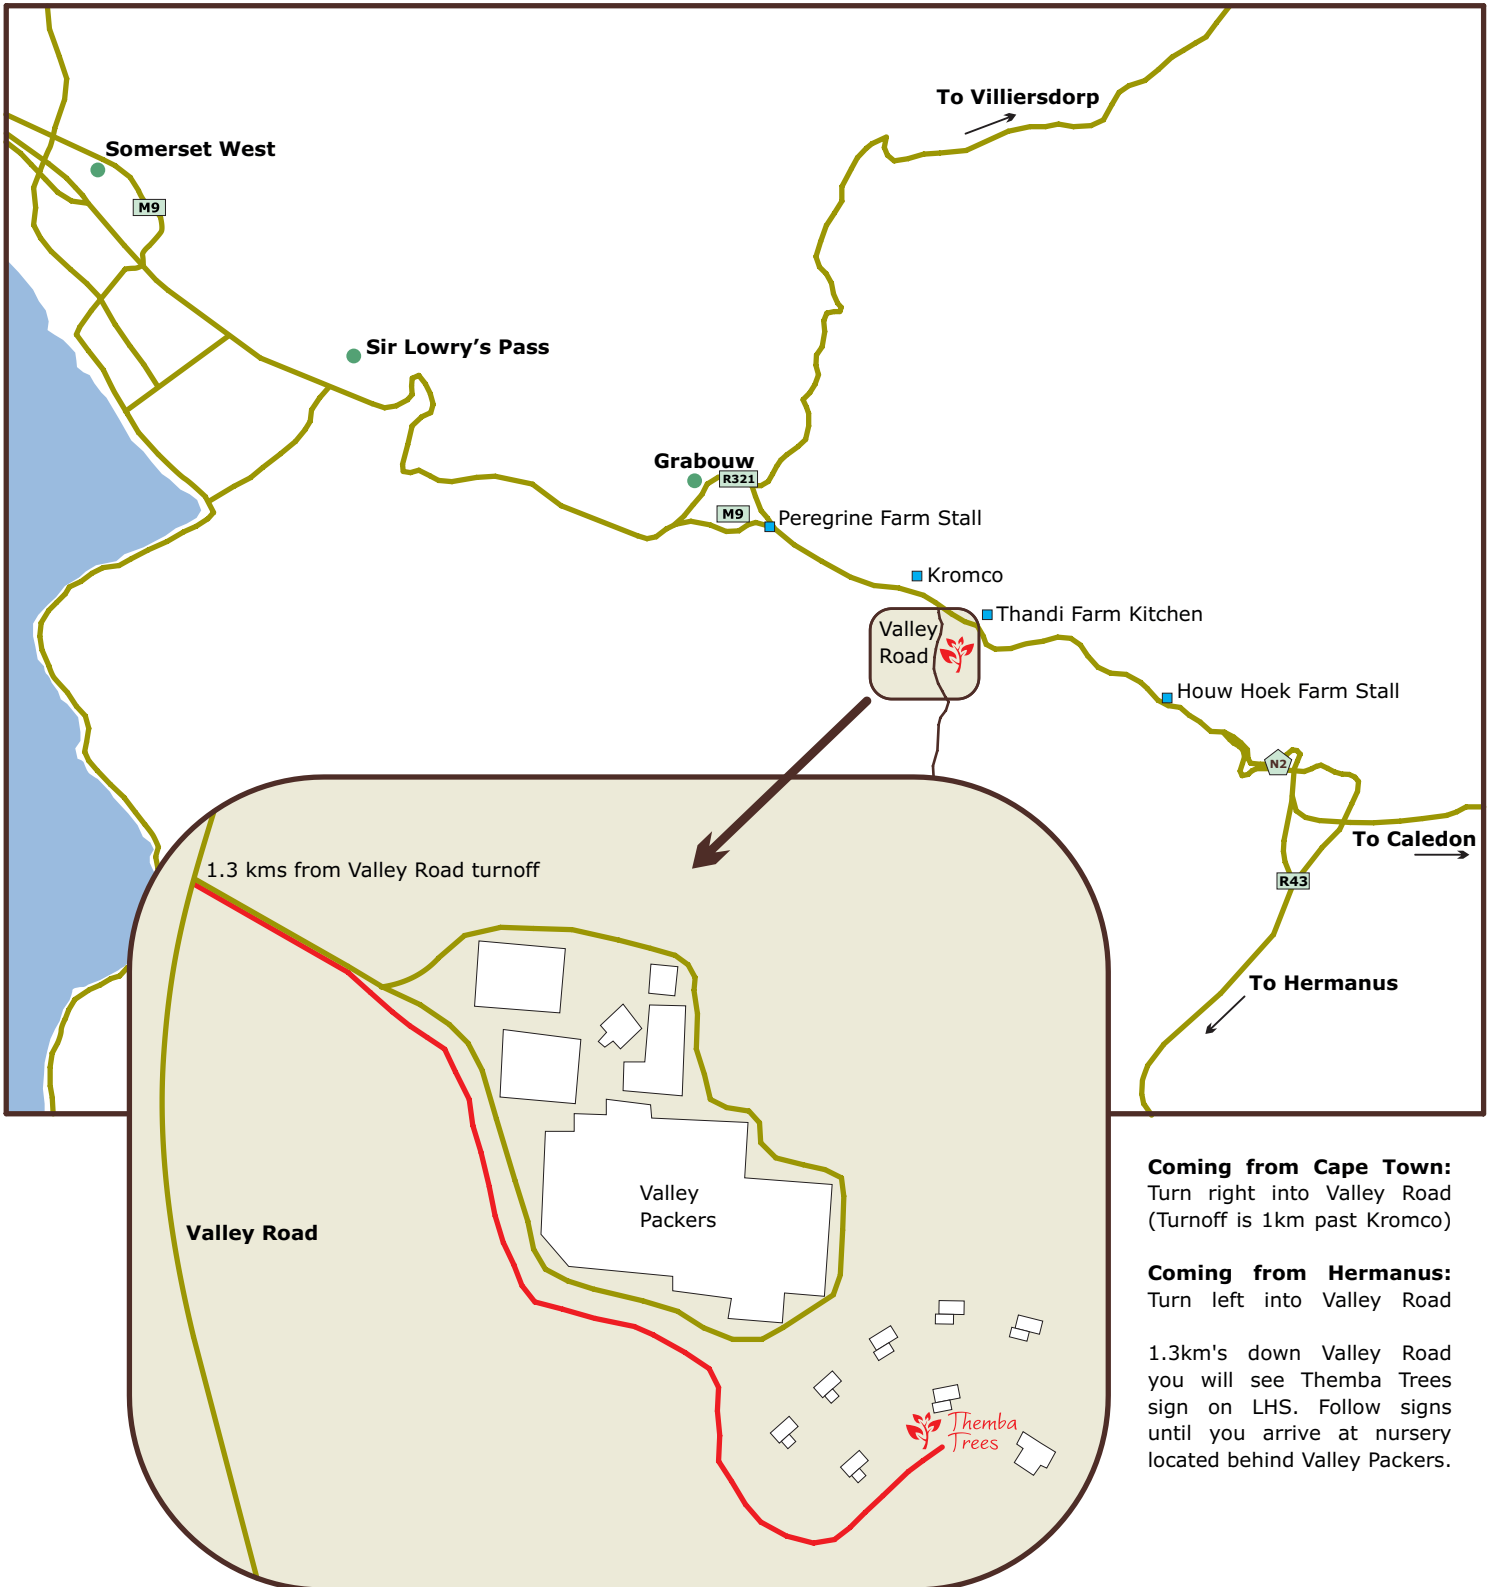

WHOLESALE AND RETAIL SUPPLIERS OF INDIGENOUS TREES AND SHRUBS

Coming from Cape Town:
Turn right into Valley Road
(Turnoff is 1km past Kromco)

Coming from Hermanus:
Turn left into Valley Road

1.3km's down Valley Road
you will see Themba Trees
sign on LHS. Follow signs
until you arrive at nursery
located behind Valley Packers.